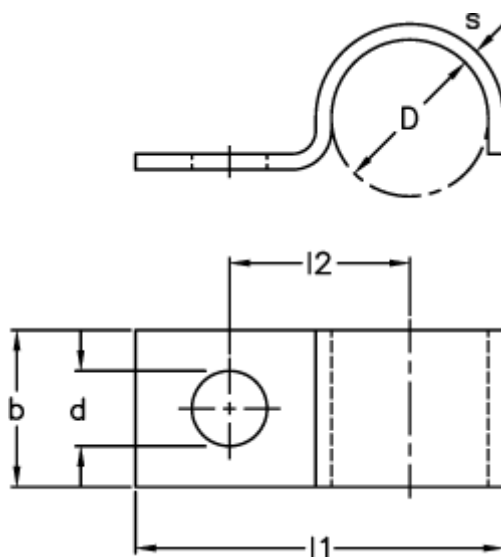

Article number: 025307000022

Description: Norma retaining clip type 530
BSS 22x25x3 W1

Measures

$b = 25$

$D = 22.0$

$d = 9$

$l1 = 44.0$

$l2 = 29.5$